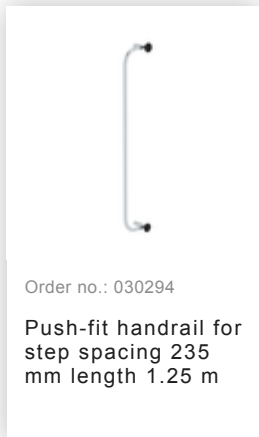

Order no.: 042218

Double-sided stepladder with clip-step relax 2x9 steps

Accessories for this product

Accessories for the product family

Order no.: 019325

Accessory package
"Secure footing
outdoors"

Order no.: 019841

XL wall-mounted
ladder holder

Order no.: 019219

nivello® foot plate,
electrically
conductive for
depth of side-rail
58 / 73 mm

Order no.: 019213

nivello® foot plate
for gratings 126 x
89 mm
126 x 89 mm

Order no.: 019211

nivello® foot plate
for smooth surfaces
for depth of side-
rail 58 / 73 mm

Order no.: 019224

nivello® foot plate,
claw

Order no.: 019216

nivello® inside
shoe, electrically
conductive 73 x 25
mm

Order no.: 019810