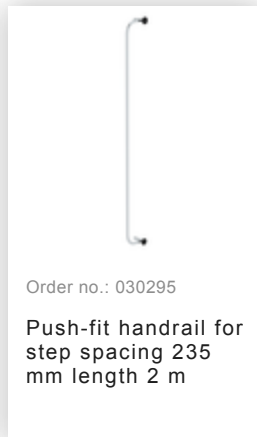

Order no.: 042218

Double-sided stepladder with clip-step relax 2x9 steps

Accessories for this product

Accessories for the product family

Order no.: 019325

Accessory package
"Secure footing
outdoors"

Order no.: 019841

XL wall-mounted
ladder holder

Order no.: 019219

nivello® foot plate,
electrically
conductive for
depth of side-rail
58 / 73 mm

Order no.: 019213

nivello® foot plate
for gratings 126 x
89 mm
126 x 89 mm

Order no.: 019211

nivello® foot plate
for smooth surfaces
for depth of side-
rail 58 / 73 mm

Order no.: 019224

nivello® foot plate,
claw

Order no.: 019216

nivello® inside
shoe, electrically
conductive 73 x 25
mm

Order no.: 019810