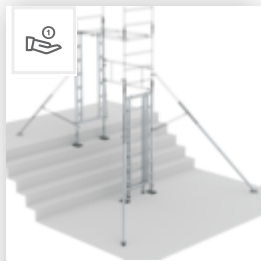

Order no.: 125142

**FlexxTower SG ergo with
leading railing Platform
height 4.10 m**

Accessories for the product family

Order no.: 012909

**FlexxTower
stairway kit 1**

Order no.: 012910

**FlexxTower
stairway kit 2**

Order no.: 012908

**FlexxTower spindle
foot**

Order no.: 019081

**Clip tray for tubes
Ø 50 mm**

Order no.: 070506

**Frame extension
can be clamped on
Adjustment range
max. 400 mm**

Order no.: 027912

**Ballast weight with
hanging brackets
RAL 1021**