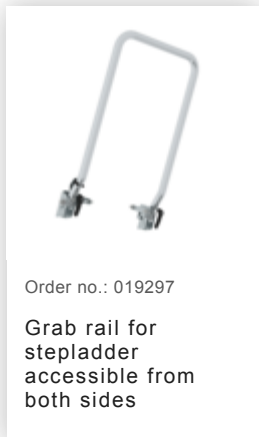

Order no.: 034208

Double-sided step ladder GFRP 2x4 steps

Accessories for this product

Accessories for the product family

Order no.: 019213

nivello® foot plate
for gratings 126 x
89 mm
126 × 89 mm

Order no.: 019211

nivello® foot plate
for smooth surfaces
for depth of side-
rail 58 / 73 mm

Order no.: 019224

nivello® foot plate,
claw

Order no.: 019841

XL wall-mounted
ladder holder

Order no.: 019176

Inventory sticker

Order no.: 019175

Inspection sticker
40 x 40 mm

Order no.: 019209

nivello® foot plate,
standard for depth
of side-rail 58 / 73
mm