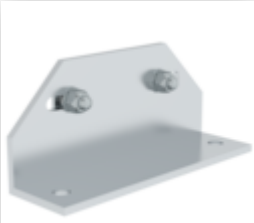

Order no.: 600214

Stairs 60° step width 600
mm 14 steps Grooved
aluminium

Accessories for this product

Accessories for the product family

Order no.: 690925

Foot bracket for
floor-mounted
installation 1 pcs.