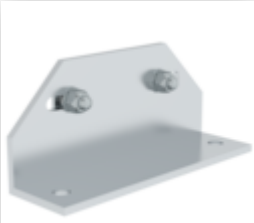

Order no.: 690925

Foot bracket for
floor-mounted
installation 1 pcs.