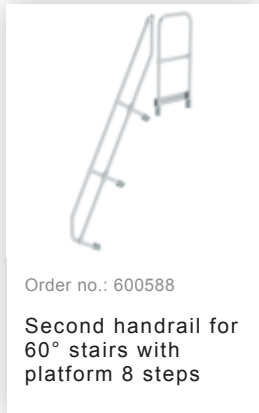

Order no.: 600368

Stairs with 60° platform
step width 600 mm 8
steps Grooved aluminium

Accessories for this product

Accessories for the product family

Order no.: 600100

Triangular console
Step width 600mm

Order no.: 650103

Railing front side
Platform width/step
width 600 mm

Order no.: 690925

**Foot bracket for
floor-mounted
installation 1 pcs.**

Order no.: 019176

Inventory sticker

Order no.: 019175

Inspection sticker
40 x 40 mm