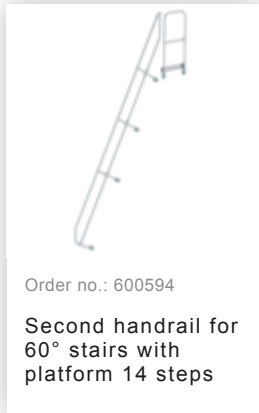

Order no.: 600374

Stairs with 60° platform
step width 600 mm 14
steps Grooved aluminium

Accessories for this product

Accessories for the product family

Order no.: 600100

Triangular console
Step width 600mm

Order no.: 650103

Railing front side
Platform width/step
width 600 mm

Order no.: 690925

**Foot bracket for
floor-mounted
installation 1 pcs.**

Order no.: 019176

Inventory sticker

Order no.: 019175

Inspection sticker
40 x 40 mm