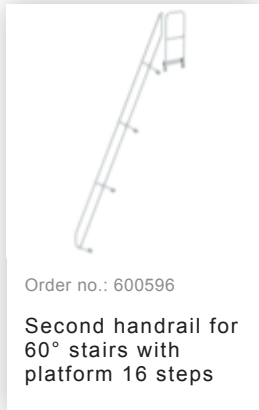

Order no.: 600376

Stairs with 60° platform
step width 600 mm 16
steps Grooved aluminium

Accessories for this product

Accessories for the product family

Order no.: 600100

Triangular console
Step width 600mm

Order no.: 650103

Railing front side
Platform width/step
width 600 mm

Order no.: 690925

**Foot bracket for
floor-mounted
installation 1 pcs.**

Order no.: 019176

Inventory sticker

Order no.: 019175

Inspection sticker
40 x 40 mm