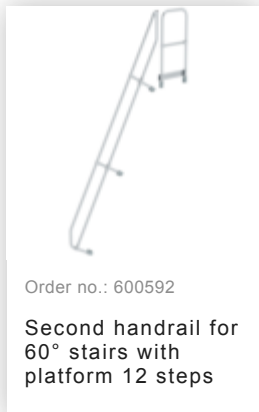

Order no.: 600392

Stairs with 60° platform
step width 800 mm 12
steps Grooved aluminium

Accessories for this product

Accessories for the product family