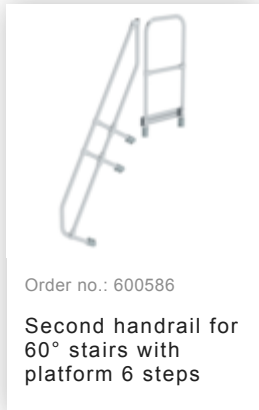

Order no.: 600406

Stairs with 60° platform,
step width 1,000 mm 6
steps Grooved aluminium

Accessories for this product

Accessories for the product family

Order no.: 600102

Triangular console
Step width 1000mm

Order no.: 650105

Railing front side
Platform width/step
width 1,000 mm

Order no.: 690925

**Foot bracket for
floor-mounted
installation 1 pcs.**

Order no.: 019176

Inventory sticker

Order no.: 019175

Inspection sticker
40 x 40 mm