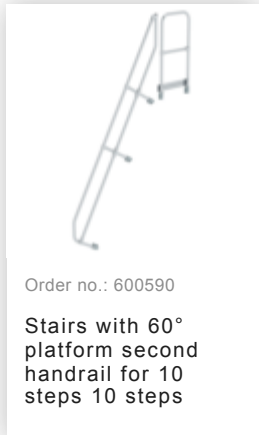

Accessories for this product

Accessories for the product family