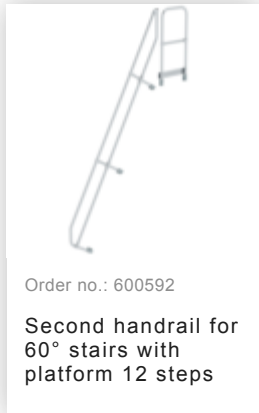

Order no.: 600412

Stairs with 60° platform,
step width 1,000 mm 12
steps Grooved aluminium

Accessories for this product

Accessories for the product family

Order no.: 600102

Triangular console
Step width 1000mm

Order no.: 650105

Railing front side
Platform width/step
width 1,000 mm

Order no.: 690925

**Foot bracket for
floor-mounted
installation 1 pcs.**

Order no.: 019176

Inventory sticker

Order no.: 019175

Inspection sticker
40 x 40 mm