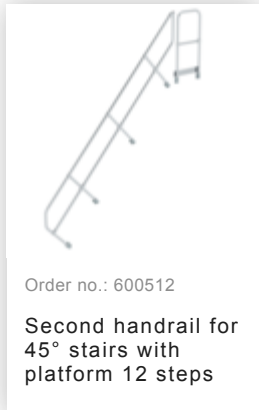

Order no.: 600432

Stairs with 45° platform
step width 600 mm 12
steps Grooved aluminium

Accessories for this product

Accessories for the product family

Order no.: 600100

Triangular console
Step width 600mm

Order no.: 650103

Railing front side
Platform width/step
width 600 mm

Order no.: 690925

**Foot bracket for
floor-mounted
installation 1 pcs.**

Order no.: 019176

Inventory sticker

Order no.: 019175

Inspection sticker
40 x 40 mm