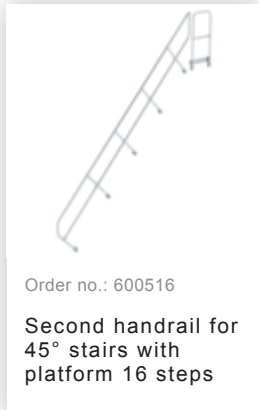

Accessories for this product

Accessories for the product family