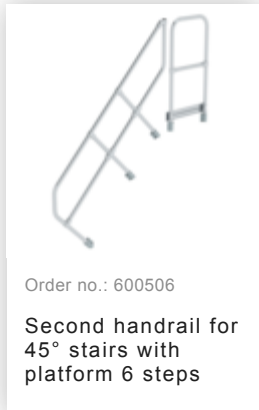

Order no.: 600446

Stairs with 45° platform
step width 800 mm 6
steps Grooved aluminium

Accessories for this product

Accessories for the product family

Order no.: 600101

Triangular console
Step width 800mm

Order no.: 650104

Railing front side
Platform width/step
width of 800 mm

Order no.: 690925

**Foot bracket for
floor-mounted**
installation 1 pcs.

Order no.: 019176

Inventory sticker

Order no.: 019175

Inspection sticker
40 x 40 mm