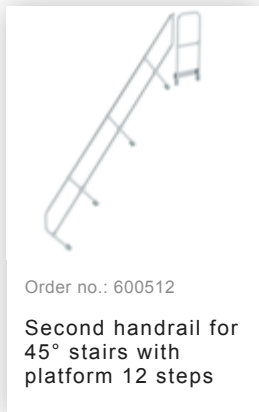

Order no.: 600452

Stairs with 45° platform
step width 800 mm 12
steps Grooved aluminium

Accessories for this product

Accessories for the product family

Order no.: 600101

Triangular console
Step width 800mm

Order no.: 650104

Railing front side
Platform width/step
width of 800 mm

Order no.: 690925

**Foot bracket for
floor-mounted**
installation 1 pcs.

Order no.: 019176

Inventory sticker

Order no.: 019175

Inspection sticker
40 x 40 mm