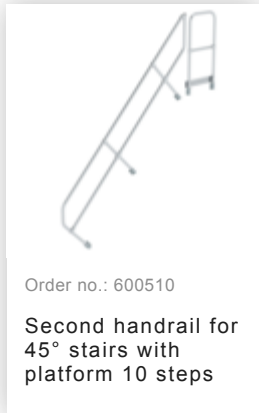

Order no.: 600470

Stairs with 45° platform,  
step width 1,000 mm 10  
steps Grooved aluminium

## Accessories for the product family

---

Order no.: 600102

Triangular console  
Step width 1000mm

Order no.: 650105

Railing front side  
Platform width/step  
width 1,000 mm

Order no.: 690925

Foot bracket for  
floor-mounted  
installation 1 pcs.