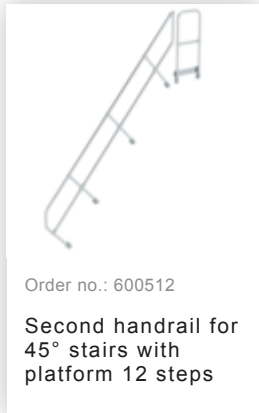

Order no.: 600472

Stairs with 45° platform,
step width 1,000 mm 12
steps Grooved aluminium

Accessories for this product

Accessories for the product family

Order no.: 600102

Triangular console
Step width 1000mm

Order no.: 650105

Railing front side
Platform width/step
width 1,000 mm

Order no.: 690925

**Foot bracket for
floor-mounted
installation 1 pcs.**

Order no.: 019176

Inventory sticker

Order no.: 019175

Inspection sticker
40 x 40 mm