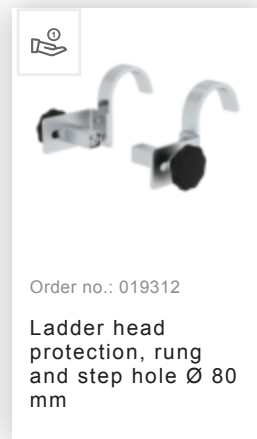

Accessories for the product family