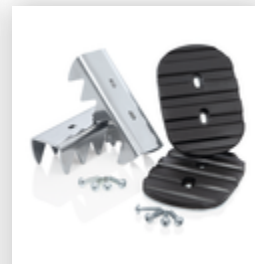

Order no.: 033029

Double-sided rung ladder
2x16 rungs

Accessories for this product

Accessories for the product family

Order no.: 019327

Accessory package
"Practical aids 1"

Order no.: 019326

Accessory package
"TRBS kit"

Order no.: 019324

Accessory package
"Secure footing"

Order no.: 019325

Accessory package
"Secure footing
outdoors"

Order no.: 019902

MaxxStep step
module Length 356
mm

Order no.: 019270

Storage tray for
double-sided rung
ladder yellow RAL
1021

Order no.: 019115

Bucket hook for
edged step ladders
and rung ladders

Order no.: 019900

Hook-in platform
R13 for rung
ladders RAL 1021

Order no.: 019910

Hook-in step R13
for rung ladders

Order no.: 019176

Inventory sticker