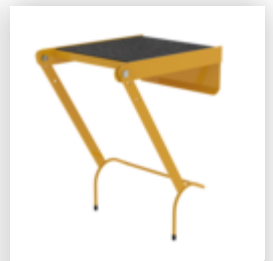

Order no.: 033220

Double-sided rung ladder
wood 2x10 rungs

Accessories for the product family

Order no.: 019327

Accessory package
"Practical aids 1"

Order no.: 019619

Outside shoe for
wooden ladder

Order no.: 019841

XL wall-mounted
ladder holder

Order no.: 019270

Storage tray for
double-sided rung
ladder yellow RAL
1021

Order no.: 019900

Hook-in platform
R13 for rung
ladders RAL 1021

Order no.: 019189

Link chain restraint