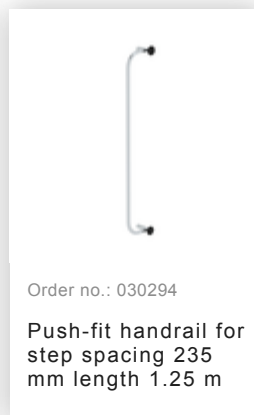

Order no.: 042108

Single-sided stepladder
with clip-step relax 8
steps

Accessories for this product

Accessories for the product family

Order no.: 019325

Accessory package
"Secure footing
outdoors"

Order no.: 019839

Wall-mounted
ladder holder L

Order no.: 019810

transport hub roll Ø
125 mm

Order no.: 019213

nivello® foot plate
for gratings 126 x
89 mm
126 × 89 mm

Order no.: 019219

nivello® foot plate,
electrically
conductive for
depth of side-rail
58 / 73 mm

Order no.: 019211

nivello® foot plate
for smooth surfaces
for depth of side-
rail 58 / 73 mm

Order no.: 019224

nivello® foot plate,
claw

Order no.: 019215

nivello® inside
shoe, electrically
conductive 58 x 25
mm

Order no.: 019216

nivello® inside
shoe, electrically
conductive 73 x 25
mm

Order no.: 019115

Bucket hook for
edged step ladders
and rung ladders

Order no.: 019846

Screw-on castors
for 58 mm side-rail

Order no.: 019847