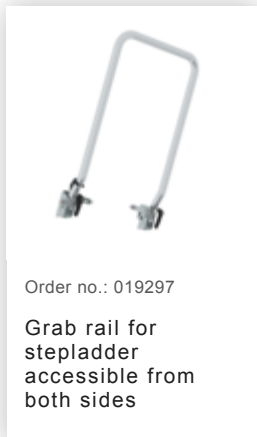

Order no.: 042206

## Double-sided stepladder with clip-step relax 2x3 steps

### Accessories for the product family

Order no.: 019325

Accessory package  
"Secure footing  
outdoors"

Order no.: 019841

XL wall-mounted  
ladder holder

Order no.: 019219

nivello® foot plate,  
electrically  
conductive for  
depth of side-rail  
58 / 73 mm