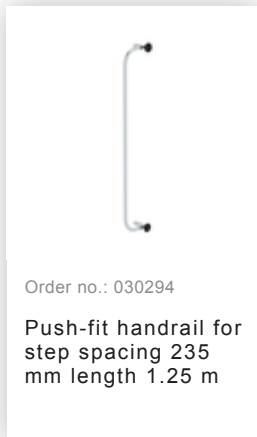

Order no.: 042216

Double-sided stepladder
with clip-step relax 2x8
steps

Accessories for this product

Accessories for the product family

Order no.: 019325

Accessory package
"Secure footing
outdoors"

Order no.: 019841

XL wall-mounted
ladder holder

Order no.: 019219

nivello® foot plate,
electrically
conductive for
depth of side-rail
58 / 73 mm

Order no.: 019213

nivello® foot plate
for gratings 126 x
89 mm
126 x 89 mm

Order no.: 019211

nivello® foot plate
for smooth surfaces
for depth of side-
rail 58 / 73 mm

Order no.: 019224

nivello® foot plate,
claw

Order no.: 019216

nivello® inside
shoe, electrically
conductive 73 x 25
mm

Order no.: 019810