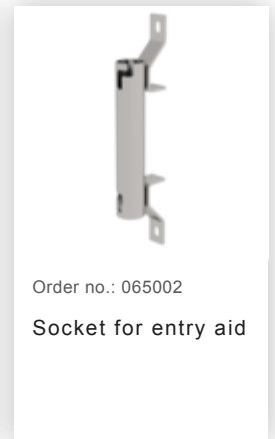

Order no.: 062004

Shaft ladder, V4A

stainless steel, 300 mm

clear width 4 rungs

Accessories for the product family

Order no.: 077550

Fall protection rail
1,40m with
connecting strap,
stainless steel

Order no.: 077551

Fall protection rail
1,96m with
connecting strap,
stainless steel

Order no.: 077552

Fall protection rail
2,80m with
connecting strap,
stainless steel

Order no.: 019176

Inventory sticker

Order no.: 019175

Inspection sticker
40 x 40 mm

Order no.: 019230

Side-rail cap for
shaft ladders 50x20
mm

Order no.: 060018

Wall anchor, rigid,
galvanised steel

Order no.: 060019

Wall anchor,
adjustable,
galvanised steel
150-300mm

Order no.: 060021

Wall anchor,
adjustable,
galvanised steel
165-215mm