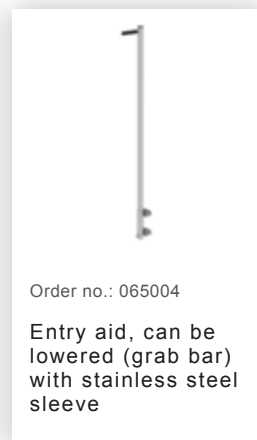

Order no.: 062004

Shaft ladder, V4A

stainless steel, 300 mm

clear width 4 rungs

Accessories for the product family

Order no.: 077550

Fall protection rail
1,40m with
connecting strap,
stainless steel

Order no.: 077551

Fall protection rail
1,96m with
connecting strap,
stainless steel

Order no.: 077552

Fall protection rail
2,80m with
connecting strap,
stainless steel

Order no.: 019176

Inventory sticker

Order no.: 019175

Inspection sticker
40 x 40 mm

Order no.: 019230

Side-rail cap for
shaft ladders 50x20
mm

Order no.: 060018

Wall anchor, rigid,
galvanised steel

Order no.: 060019

Wall anchor,
adjustable,
galvanised steel
150-300mm

Order no.: 060021

Wall anchor,
adjustable,
galvanised steel
165-215mm