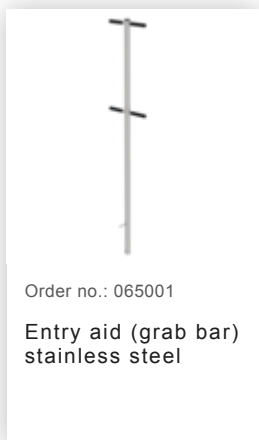

Order no.: 062004

Shaft ladder, V4A

stainless steel, 300 mm

clear width 4 rungs

Accessories for the product family

Order no.: 077550

Fall protection rail
1,40m with
connecting strap,
stainless steel

Order no.: 077551

Fall protection rail
1,96m with
connecting strap,
stainless steel

Order no.: 077552

Fall protection rail
2,80m with
connecting strap,
stainless steel

Order no.: 019176

Inventory sticker

Order no.: 019175

Inspection sticker
40 x 40 mm

Order no.: 019230

Side-rail cap for
shaft ladders 50x20
mm

Order no.: 060018

Wall anchor, rigid,
galvanised steel

Order no.: 060019

Wall anchor,
adjustable,
galvanised steel
150-300mm

Order no.: 060021

Wall anchor,
adjustable,
galvanised steel
165-215mm