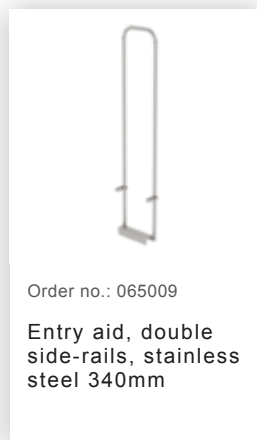

Order no.: 062004

Shaft ladder, V4A

stainless steel, 300 mm

clear width 4 rungs

Accessories for the product family

Order no.: 077550

Fall protection rail
1,40m with
connecting strap,
stainless steel

Order no.: 077551

Fall protection rail
1,96m with
connecting strap,
stainless steel

Order no.: 077552

Fall protection rail
2,80m with
connecting strap,
stainless steel

Order no.: 019176

Inventory sticker

Order no.: 019175

Inspection sticker
40 x 40 mm

Order no.: 019230

Side-rail cap for
shaft ladders 50x20
mm

Order no.: 060018

Wall anchor, rigid,
galvanised steel

Order no.: 060019

Wall anchor,
adjustable,
galvanised steel
150-300mm

Order no.: 060021

Wall anchor,
adjustable,
galvanised steel
165-215mm

Order no.: 060022

Wall anchor,
adjustable,
galvanised steel
200-250mm

Order no.: 060023

Wall anchor,
adjustable,
galvanised steel
280-330mm

Order no.: 060024

Wall anchor,
adjustable,
galvanised steel

Order no.: 062021