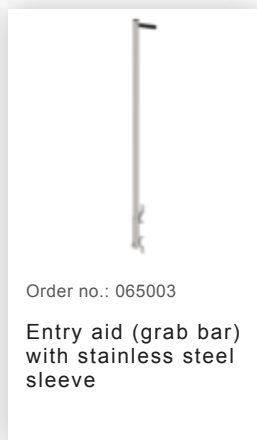

Order no.: 062004

Shaft ladder, V4A

stainless steel, 300 mm

clear width 4 rungs

Accessories for the product family

Order no.: 077550

Fall protection rail
1,40m with
connecting strap,
stainless steel

Order no.: 077551

Fall protection rail
1,96m with
connecting strap,
stainless steel

Order no.: 077552

Fall protection rail
2,80m with
connecting strap,
stainless steel

Order no.: 019176

Inventory sticker

Order no.: 019175

Inspection sticker
40 x 40 mm

Order no.: 019230

Side-rail cap for
shaft ladders 50x20
mm

Order no.: 060018

Wall anchor, rigid,
galvanised steel

Order no.: 060019

Wall anchor,
adjustable,
galvanised steel
150-300mm

Order no.: 060021

Wall anchor,
adjustable,
galvanised steel
165-215mm