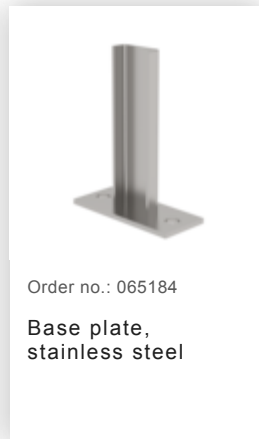

Order no.: 063004

Shaft ladder, V4A

stainless steel, 400 mm

clear width 4 rungs

Accessories for the product family

Order no.: 077550

Fall protection rail
1,40m with
connecting strap,
stainless steel

Order no.: 077551

Fall protection rail
1,96m with
connecting strap,
stainless steel

Order no.: 077552

Fall protection rail
2,80m with
connecting strap,
stainless steel

Order no.: 019176

Inventory sticker

Order no.: 019175

Inspection sticker
40 x 40 mm

Order no.: 019230

Side-rail cap for
shaft ladders 50x20
mm

Order no.: 060018

Wall anchor, rigid,
galvanised steel

Order no.: 060019

Wall anchor,
adjustable,
galvanised steel
150-300mm

Order no.: 060021

Wall anchor,
adjustable,
galvanised steel
165-215mm