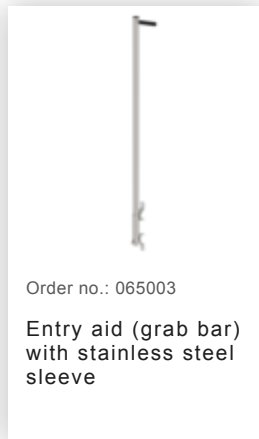

Order no.: 063004

Shaft ladder, V4A

stainless steel, 400 mm

clear width 4 rungs

Accessories for the product family

Order no.: 077550

Fall protection rail
1,40m with
connecting strap,
stainless steel

Order no.: 077551

Fall protection rail
1,96m with
connecting strap,
stainless steel

Order no.: 077552

Fall protection rail
2,80m with
connecting strap,
stainless steel

Order no.: 019176

Inventory sticker

Order no.: 019175

Inspection sticker
40 x 40 mm

Order no.: 019230

Side-rail cap for
shaft ladders 50x20
mm

Order no.: 060018

Wall anchor, rigid,
galvanised steel

Order no.: 060019

Wall anchor,
adjustable,
galvanised steel
150-300mm

Order no.: 060021

Wall anchor,
adjustable,
galvanised steel
165-215mm