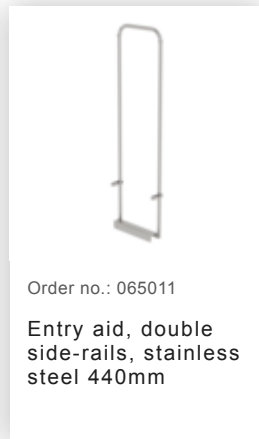

Order no.: 063004

Shaft ladder, V4A

stainless steel, 400 mm

clear width 4 rungs

Accessories for the product family

Order no.: 077550

Fall protection rail
1,40m with
connecting strap,
stainless steel

Order no.: 077551

Fall protection rail
1,96m with
connecting strap,
stainless steel

Order no.: 077552

Fall protection rail
2,80m with
connecting strap,
stainless steel

Order no.: 019176

Inventory sticker

Order no.: 019175

Inspection sticker
40 x 40 mm

Order no.: 019230

Side-rail cap for
shaft ladders 50x20
mm

Order no.: 060018

Wall anchor, rigid,
galvanised steel

Order no.: 060019

Wall anchor,
adjustable,
galvanised steel
150-300mm

Order no.: 060021

Wall anchor,
adjustable,
galvanised steel
165-215mm

Order no.: 060022

Wall anchor,
adjustable,
galvanised steel
200-250mm

Order no.: 060023

Wall anchor,
adjustable,
galvanised steel
280-330mm

Order no.: 060024

Wall anchor,
adjustable,
galvanised steel

Order no.: 062021