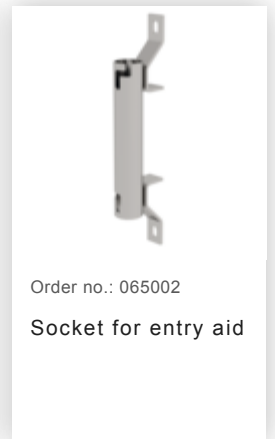

Order no.: 063004

Shaft ladder, V4A

stainless steel, 400 mm

clear width 4 rungs

Accessories for the product family

Order no.: 077550

Fall protection rail
1,40m with
connecting strap,
stainless steel

Order no.: 077551

Fall protection rail
1,96m with
connecting strap,
stainless steel

Order no.: 077552

Fall protection rail
2,80m with
connecting strap,
stainless steel

Order no.: 019176

Inventory sticker

Order no.: 019175

Inspection sticker
40 x 40 mm

Order no.: 019230

Side-rail cap for
shaft ladders 50x20
mm

Order no.: 060018

Wall anchor, rigid,
galvanised steel

Order no.: 060019

Wall anchor,
adjustable,
galvanised steel
150-300mm

Order no.: 060021

Wall anchor,
adjustable,
galvanised steel
165-215mm