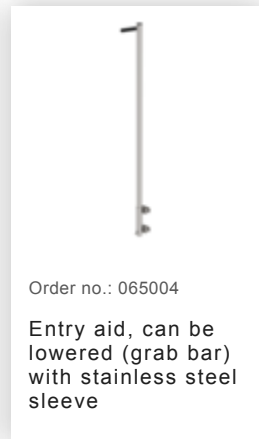

Order no.: 063004

Shaft ladder, V4A

stainless steel, 400 mm

clear width 4 rungs

Accessories for the product family

Order no.: 077550

Fall protection rail
1,40m with
connecting strap,
stainless steel

Order no.: 077551

Fall protection rail
1,96m with
connecting strap,
stainless steel

Order no.: 077552

Fall protection rail
2,80m with
connecting strap,
stainless steel

Order no.: 019176

Inventory sticker

Order no.: 019175

Inspection sticker
40 x 40 mm

Order no.: 019230

Side-rail cap for
shaft ladders 50x20
mm

Order no.: 060018

Wall anchor, rigid,
galvanised steel

Order no.: 060019

Wall anchor,
adjustable,
galvanised steel
150-300mm

Order no.: 060021

Wall anchor,
adjustable,
galvanised steel
165-215mm