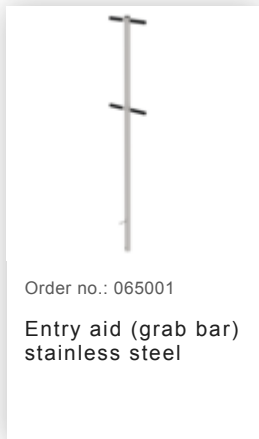

Order no.: 063004

Shaft ladder, V4A

stainless steel, 400 mm

clear width 4 rungs

Accessories for the product family

Order no.: 077550

Fall protection rail
1,40m with
connecting strap,
stainless steel

Order no.: 077551

Fall protection rail
1,96m with
connecting strap,
stainless steel

Order no.: 077552

Fall protection rail
2,80m with
connecting strap,
stainless steel

Order no.: 019176

Inventory sticker

Order no.: 019175

Inspection sticker
40 x 40 mm

Order no.: 019230

Side-rail cap for
shaft ladders 50x20
mm

Order no.: 060018

Wall anchor, rigid,
galvanised steel

Order no.: 060019

Wall anchor,
adjustable,
galvanised steel
150-300mm

Order no.: 060021

Wall anchor,
adjustable,
galvanised steel
165-215mm