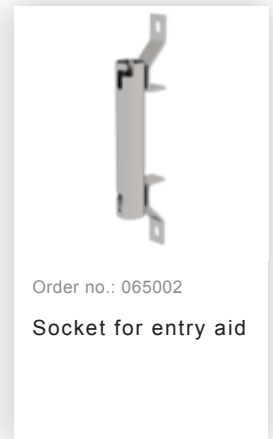

Order no.: 063008

Shaft ladder, V4A
stainless steel, 400 mm
clear width 8 rungs

Accessories for the product family

Order no.: 077550

Fall protection rail
1,40m with
connecting strap,
stainless steel

Order no.: 077551

Fall protection rail
1,96m with
connecting strap,
stainless steel

Order no.: 077552

Fall protection rail
2,80m with
connecting strap,
stainless steel

Order no.: 019176

Inventory sticker

Order no.: 019175

Inspection sticker
40 x 40 mm

Order no.: 019230

Side-rail cap for
shaft ladders 50x20
mm

Order no.: 060018

Wall anchor, rigid,
galvanised steel

Order no.: 060019

Wall anchor,
adjustable,
galvanised steel
150-300mm

Order no.: 060021

Wall anchor,
adjustable,
galvanised steel
165-215mm