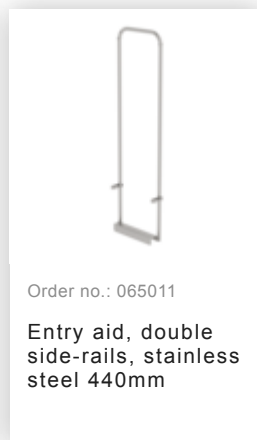

Order no.: 063008

Shaft ladder, V4A
stainless steel, 400 mm
clear width 8 rungs

Accessories for the product family

Order no.: 077550

Fall protection rail
1,40m with
connecting strap,
stainless steel

Order no.: 077551

Fall protection rail
1,96m with
connecting strap,
stainless steel

Order no.: 077552

Fall protection rail
2,80m with
connecting strap,
stainless steel

Order no.: 019176

Inventory sticker

Order no.: 019175

Inspection sticker
40 x 40 mm

Order no.: 019230

Side-rail cap for
shaft ladders 50x20
mm

Order no.: 060018

Wall anchor, rigid,
galvanised steel

Order no.: 060019

Wall anchor,
adjustable,
galvanised steel
150-300mm

Order no.: 060021

Wall anchor,
adjustable,
galvanised steel
165-215mm

Order no.: 060022

Wall anchor,
adjustable,
galvanised steel
200-250mm

Order no.: 060023

Wall anchor,
adjustable,
galvanised steel
280-330mm

Order no.: 060024

Wall anchor,
adjustable,
galvanised steel

Order no.: 062021