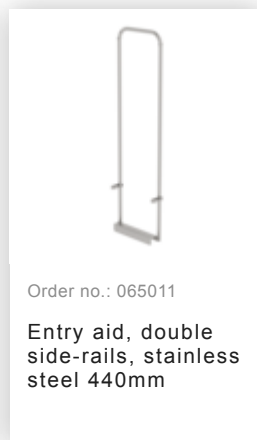

Order no.: 063009

Shaft ladder, V4A
stainless steel, 400 mm
clear width 9 rungs

Accessories for the product family

Order no.: 077550

Fall protection rail
1,40m with
connecting strap,
stainless steel

Order no.: 077551

Fall protection rail
1,96m with
connecting strap,
stainless steel

Order no.: 077552

Fall protection rail
2,80m with
connecting strap,
stainless steel

Order no.: 019176

Inventory sticker

Order no.: 019175

Inspection sticker
40 x 40 mm

Order no.: 019230

Side-rail cap for
shaft ladders 50x20
mm

Order no.: 060018

Wall anchor, rigid,
galvanised steel

Order no.: 060019

Wall anchor,
adjustable,
galvanised steel
150-300mm

Order no.: 060021

Wall anchor,
adjustable,
galvanised steel
165-215mm

Order no.: 060022

Wall anchor,
adjustable,
galvanised steel
200-250mm

Order no.: 060023

Wall anchor,
adjustable,
galvanised steel
280-330mm

Order no.: 060024

Wall anchor,
adjustable,
galvanised steel

Order no.: 062021