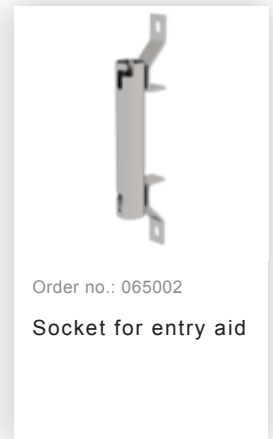

Order no.: 063009

Shaft ladder, V4A
stainless steel, 400 mm
clear width 9 rungs

Accessories for the product family

Order no.: 077550

Fall protection rail
1,40m with
connecting strap,
stainless steel

Order no.: 077551

Fall protection rail
1,96m with
connecting strap,
stainless steel

Order no.: 077552

Fall protection rail
2,80m with
connecting strap,
stainless steel

Order no.: 019176

Inventory sticker

Order no.: 019175

Inspection sticker
40 x 40 mm

Order no.: 019230

Side-rail cap for
shaft ladders 50x20
mm

Order no.: 060018

Wall anchor, rigid,
galvanised steel

Order no.: 060019

Wall anchor,
adjustable,
galvanised steel
150-300mm

Order no.: 060021

Wall anchor,
adjustable,
galvanised steel
165-215mm