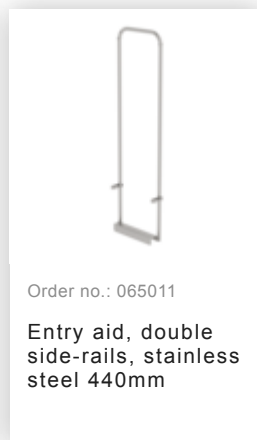

Order no.: 063012

Shaft ladder, V4A
stainless steel, 400 mm
clear width 12 rungs

Accessories for the product family

Order no.: 077550

Fall protection rail
1,40m with
connecting strap,
stainless steel

Order no.: 077551

Fall protection rail
1,96m with
connecting strap,
stainless steel

Order no.: 077552

Fall protection rail
2,80m with
connecting strap,
stainless steel

Order no.: 019176

Inventory sticker

Order no.: 019175

Inspection sticker
40 x 40 mm

Order no.: 019230

Side-rail cap for
shaft ladders 50x20
mm

Order no.: 060018

Wall anchor, rigid,
galvanised steel

Order no.: 060019

Wall anchor,
adjustable,
galvanised steel
150-300mm

Order no.: 060021

Wall anchor,
adjustable,
galvanised steel
165-215mm

Order no.: 060022

Wall anchor,
adjustable,
galvanised steel
200-250mm

Order no.: 060023

Wall anchor,
adjustable,
galvanised steel
280-330mm

Order no.: 060024

Wall anchor,
adjustable,
galvanised steel

Order no.: 062021