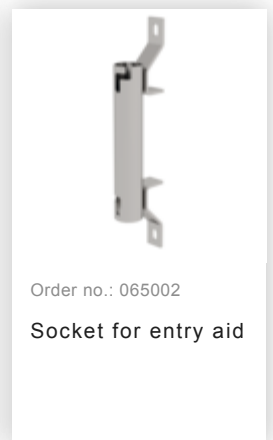

Order no.: 063012

Shaft ladder, V4A
stainless steel, 400 mm
clear width 12 rungs

Accessories for the product family

Order no.: 077550

Fall protection rail
1,40m with
connecting strap,
stainless steel

Order no.: 077551

Fall protection rail
1,96m with
connecting strap,
stainless steel

Order no.: 077552

Fall protection rail
2,80m with
connecting strap,
stainless steel

Order no.: 019176

Inventory sticker

Order no.: 019175

Inspection sticker
40 x 40 mm

Order no.: 019230

Side-rail cap for
shaft ladders 50x20
mm

Order no.: 060018

Wall anchor, rigid,
galvanised steel

Order no.: 060019

Wall anchor,
adjustable,
galvanised steel
150-300mm

Order no.: 060021

Wall anchor,
adjustable,
galvanised steel
165-215mm