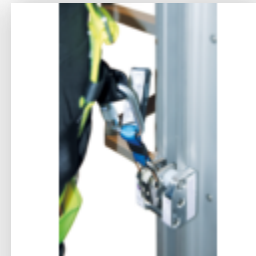

Order no.: 077575
Rail barrier,
detachable,
stainless steel

Order no.: 077574
Rail barrier, rigid,
stainless steel
Edelstahl

Order no.: 077539
Hinged rest
platform for
attachment to
single-rail ladders
Galvanised steel

Order no.: 019176
Inventory sticker

Order no.: 019175
Inspection sticker
40 x 40 mm

Order no.: 077557
Wall anchor rigid
single-rail ladder
Stainless steel

Order no.: 077558
Wall anchor
adjustable single-
rail ladder
Stainless steel

Order no.: 077019
Aluminium wall
anchor for round
poles

Order no.: 077569

Access guard can be hooked in

Order no.: 077559

Hinged rest platform for attachment to single-rail ladders
Stainless steel

Order no.: 077581

Safety strap runner
GÜFA Flexx

Order no.: 077576

Safety strap runner
GÜFA

Order no.: 019007

Identification plate for fall protection device for fall protection

Order no.: 019107

Identification sticker for fall protection device