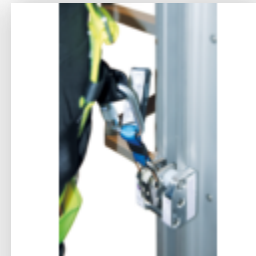

Order no.: 077534

Single-rail ladder
galvanised steel Length
1.96m

Accessories for the product family

Order no.: 077537

**Wall anchor rigid
single-rail ladder**
Galvanised steel

Order no.: 077538

**Wall anchor
adjustable single-
rail ladder**
Galvanised steel

Order no.: 019176

Inventory sticker

Order no.: 019175

**Inspection sticker
40 x 40 mm**

Order no.: 077557

**Wall anchor rigid
single-rail ladder**
Stainless steel

Order no.: 077558

**Wall anchor
adjustable single-
rail ladder**
Stainless steel

Order no.: 077019

**Aluminium wall
anchor for round
poles**

Order no.: 077569

Access guard can be hooked in

Order no.: 077559

Hinged rest platform for attachment to single-rail ladders
Stainless steel

Order no.: 077581

Safety strap runner
GÜFA Flexx

Order no.: 077576

Safety strap runner
GÜFA

Order no.: 019007

Identification plate for fall protection device for fall protection

Order no.: 019107

Identification sticker for fall protection device