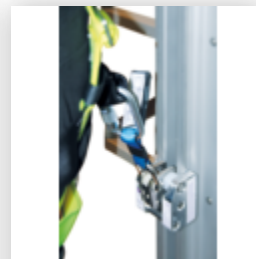

Order no.: 077575
Rail barrier,
detachable,
stainless steel

Order no.: 077574
Rail barrier, rigid,
stainless steel
Edelstahl

Order no.: 077539
Hinged rest
platform for
attachment to
single-rail ladders
Galvanised steel

Order no.: 019176
Inventory sticker

Order no.: 019175
Inspection sticker
40 x 40 mm

Order no.: 077557
Wall anchor rigid
single-rail ladder
Stainless steel

Order no.: 077558
Wall anchor
adjustable single-
rail ladder
Stainless steel

Order no.: 077019
Aluminium wall
anchor for round
poles

Order no.: 077569

Access guard can be hooked in

Order no.: 077559

Hinged rest platform for attachment to single-rail ladders
Stainless steel

Order no.: 077581

Safety strap runner
GÜFA Flexx

Order no.: 077576

Safety strap runner
GÜFA

Order no.: 019007

Identification plate for fall protection device for fall protection

Order no.: 019107

Identification sticker for fall protection device