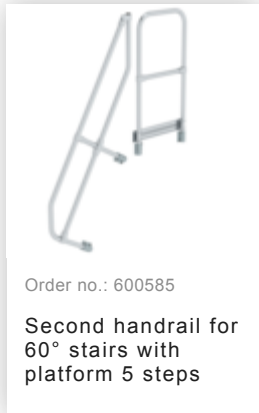

Order no.: 600405

Stairs with 60° platform,
step width 1,000 mm 5
steps Grooved aluminium

Accessories for this product

Accessories for the product family

Order no.: 600102

Triangular console
Step width 1000mm

Order no.: 650105

Railing front side
Platform width/step
width 1,000 mm

Order no.: 690925

**Foot bracket for
floor-mounted
installation 1 pcs.**

Order no.: 019176

Inventory sticker

Order no.: 019175

Inspection sticker
40 x 40 mm