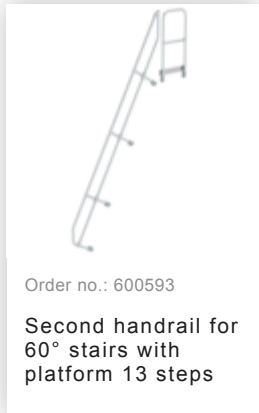

Order no.: 600413

Stairs with 60° platform,
step width 1,000 mm 13
steps Grooved aluminium

Accessories for this product

Accessories for the product family

Order no.: 600102

Triangular console
Step width 1000mm

Order no.: 650105

Railing front side
Platform width/step
width 1,000 mm

Order no.: 690925

**Foot bracket for
floor-mounted
installation 1 pcs.**

Order no.: 019176

Inventory sticker

Order no.: 019175

Inspection sticker
40 x 40 mm