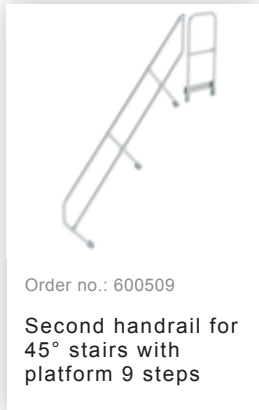

Order no.: 600429

Stairs with 45° platform
step width 600 mm 9
steps Grooved aluminium

Accessories for this product

Accessories for the product family

Order no.: 600100

Triangular console
Step width 600mm

Order no.: 650103

Railing front side
Platform width/step
width 600 mm

Order no.: 690925

**Foot bracket for
floor-mounted
installation 1 pcs.**

Order no.: 019176

Inventory sticker

Order no.: 019175

Inspection sticker
40 x 40 mm