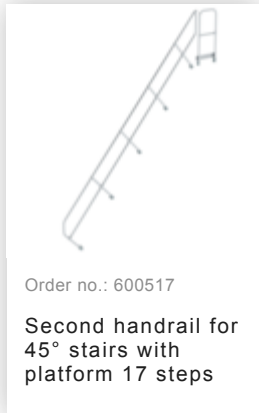

Order no.: 600437

Stairs with 45° platform
step width 600 mm 17
steps Grooved aluminium

Accessories for this product

Accessories for the product family

Order no.: 600100

Triangular console
Step width 600mm

Order no.: 650103

Railing front side
Platform width/step
width 600 mm

Order no.: 690925

**Foot bracket for
floor-mounted
installation 1 pcs.**

Order no.: 019176

Inventory sticker

Order no.: 019175

Inspection sticker
40 x 40 mm