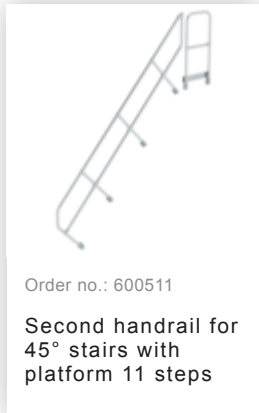

Order no.: 600471

Stairs with 45° platform,
step width 1,000 mm 11
steps Grooved aluminium

Accessories for this product

Accessories for the product family

Order no.: 600102

Triangular console
Step width 1000mm

Order no.: 650105

Railing front side
Platform width/step
width 1,000 mm

Order no.: 690925

**Foot bracket for
floor-mounted
installation 1 pcs.**

Order no.: 019176

Inventory sticker

Order no.: 019175

Inspection sticker
40 x 40 mm