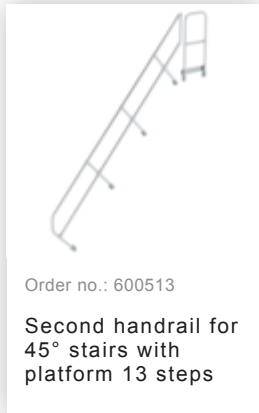

Order no.: 600473

Stairs with 45° platform,
step width 1,000 mm 13
steps Grooved aluminium

Accessories for this product

Accessories for the product family

Order no.: 600102

Triangular console
Step width 1000mm

Order no.: 650105

Railing front side
Platform width/step
width 1,000 mm

Order no.: 690925

**Foot bracket for
floor-mounted
installation 1 pcs.**

Order no.: 019176

Inventory sticker

Order no.: 019175

Inspection sticker
40 x 40 mm