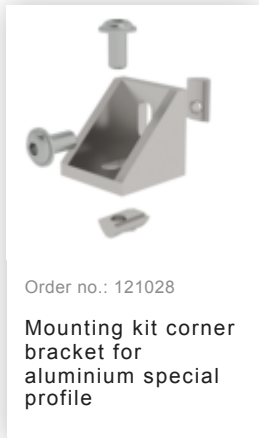

Order no.: 121027

**Aluminium special section**  
**80x40 mm**

### Accessories for the product family

---

Order no.: 121028

**Mounting kit corner  
bracket for  
aluminium special  
profile**

Order no.: 120032

**Cover cap plastic  
black 80x40 mm**