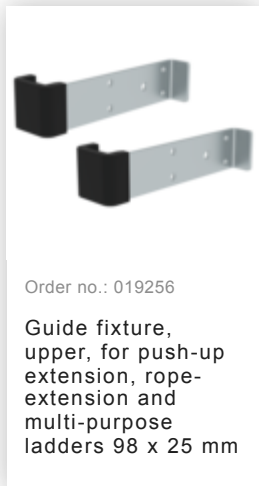

Order no.: 020614

3-section rung push-up  
extension ladder with  
nivello® stabiliser 3x14  
rungs

## Accessories for this product

---

Order no.: 019256

Guide fixture,  
upper, for push-up  
extension, rope-  
extension and  
multi-purpose  
ladders 98 x 25 mm

Order no.: 030297

Push-fit handrail for  
rung/step spacing  
280/263 mm length  
1.96 m