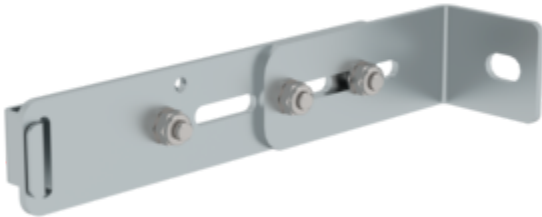

Order no.: 063262

Wall anchor w. Clamping
bracket, adjustable, 215–
275 mm, galvanised steel
215-275 mm adjustment
range Galvanised steel

Accessories for this product

Order no.: 063278

Wall anchor