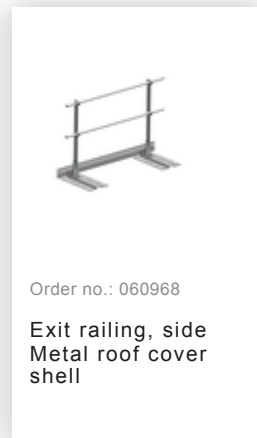

Order no.: 510110

Single-flight vertical  
ladder with back  
protection bright  
aluminium 7.64m

Order no.: 063969

Exit step galvanised steel  
Clearance 250 mm

Order no.: 063970

Exit step galvanised steel  
Clearance 300 mm

Order no.: 068966

Exit step stainless steel  
Clearance 100 mm

Order no.: 068967

Exit step stainless steel 150 mm  
clearance

Order no.: 068968

Exit step stainless steel  
Clearance 200 mm

Order no.: 068253

Ground attachment  
for base plate for  
vertical ladders

Order no.: 063278

Wall anchor