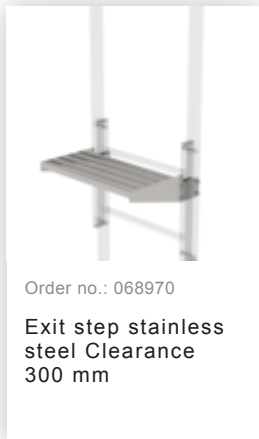

Order no.: 510110

Single-flight vertical  
ladder with back  
protection bright  
aluminium 7.64m

Order no.: 063969

Exit step galvanised steel  
Clearance 250 mm

Order no.: 063970

Exit step galvanised steel  
Clearance 300 mm

Order no.: 068966

Exit step stainless steel  
Clearance 100 mm

Order no.: 068967

Exit step stainless steel 150 mm  
clearance

Order no.: 068968

Exit step stainless steel  
Clearance 200 mm

Order no.: 068253

Ground attachment  
for base plate for  
vertical ladders

Order no.: 063278

Wall anchor