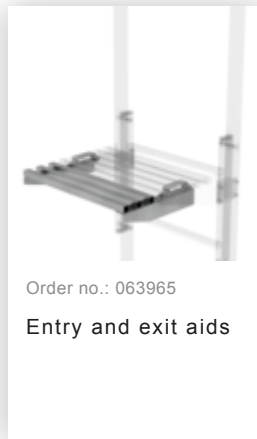

Order no.: 510110

Single-flight vertical  
ladder with back  
protection bright  
aluminium 7.64m

Order no.: 063969

Exit step galvanised steel  
Clearance 250 mm

Order no.: 063970

Exit step galvanised steel  
Clearance 300 mm

Order no.: 068966

Exit step stainless steel  
Clearance 100 mm

Order no.: 068967

Exit step stainless steel 150 mm  
clearance

Order no.: 068968

Exit step stainless steel  
Clearance 200 mm

Order no.: 068253

Ground attachment  
for base plate for  
vertical ladders

Order no.: 063278

Wall anchor