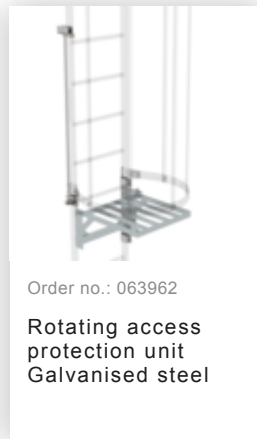

Order no.: 510110

Single-flight vertical  
ladder with back  
protection bright  
aluminium 7.64m

Exit step stainless steel 150 mm  
clearance

Order no.: 068968

Exit step stainless steel  
Clearance 200 mm

Order no.: 068253

Ground attachment  
for base plate for  
vertical ladders

Order no.: 063278

Wall anchor

Order no.: 063962

Rotating access  
protection unit  
Galvanised steel

Order no.: 061445

Access protection  
access ladder

Order no.: 019007

Identification plate  
for fall protection  
device for fall  
protection