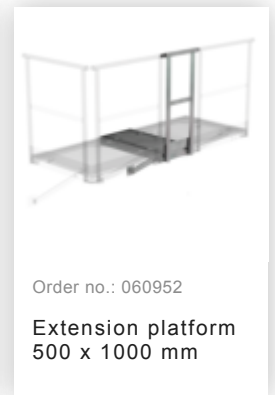

Order no.: 510110

Single-flight vertical  
ladder with back  
protection bright  
aluminium 7.64m

Exit step stainless steel 150 mm  
clearance

Order no.: 068968

Exit step stainless steel  
Clearance 200 mm

Order no.: 068253

Ground attachment  
for base plate for  
vertical ladders

Order no.: 063278

Wall anchor