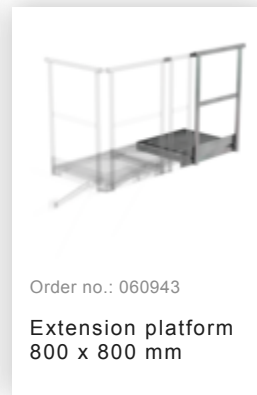

Order no.: 510110

Single-flight vertical  
ladder with back  
protection bright  
aluminium 7.64m

Order no.: 063969

Exit step galvanised steel  
Clearance 250 mm

Order no.: 063970

Exit step galvanised steel  
Clearance 300 mm

Order no.: 068966

Exit step stainless steel  
Clearance 100 mm

Order no.: 068967

Exit step stainless steel 150 mm  
clearance

Order no.: 068968

Exit step stainless steel  
Clearance 200 mm

Order no.: 068253

Ground attachment  
for base plate for  
vertical ladders

Order no.: 063278

Wall anchor