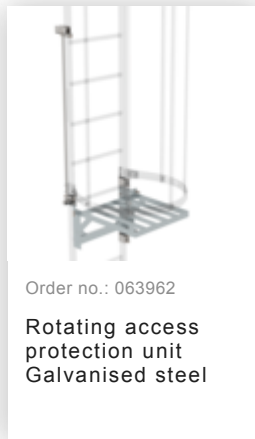

Order no.: 510115

Single-flight vertical
ladder with back
protection bright
aluminium 8.48m

Accessories for this product

Order no.: 062446

Access guard
emergency exit
ladder 12 rungs for
vertical ladders

Accessories for the product family

Order no.: 063970

Exit step galvanised steel
Clearance 300 mm

Order no.: 068966

Exit step stainless steel
Clearance 100 mm

Order no.: 068967

Exit step stainless steel 150 mm
clearance

Order no.: 068968

Exit step stainless steel
Clearance 200 mm

Order no.: 068253

Ground attachment
for base plate for
vertical ladders

Order no.: 063278

Wall anchor

Order no.: 063962

Rotating access
protection unit
Galvanised steel

Order no.: 061445

Access protection
access ladder