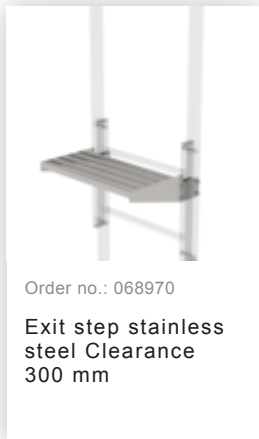

Order no.: 510115

Single-flight vertical
ladder with back
protection bright
aluminium 8.48m

Accessories for this product

Order no.: 062446

Access guard
emergency exit
ladder 12 rungs for
vertical ladders

Accessories for the product family

Order no.: 063970

Exit step galvanised steel
Clearance 300 mm

Order no.: 068966

Exit step stainless steel
Clearance 100 mm

Order no.: 068967

Exit step stainless steel 150 mm
clearance

Order no.: 068968

Exit step stainless steel
Clearance 200 mm

Order no.: 068253

Ground attachment
for base plate for
vertical ladders

Order no.: 063278

Wall anchor

Order no.: 063962

Rotating access
protection unit
Galvanised steel

Order no.: 061445

Access protection
access ladder