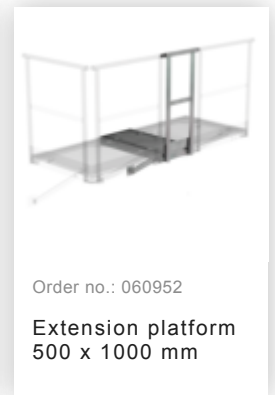

Order no.: 510115

Single-flight vertical
ladder with back
protection bright
aluminium 8.48m

Accessories for this product

Order no.: 062446

Access guard
emergency exit
ladder 12 rungs for
vertical ladders

Accessories for the product family

Order no.: 068253

Ground attachment
for base plate for
vertical ladders

Order no.: 063278

Wall anchor

Order no.: 063962

Rotating access
protection unit
Galvanised steel

Order no.: 061445

Access protection
access ladder