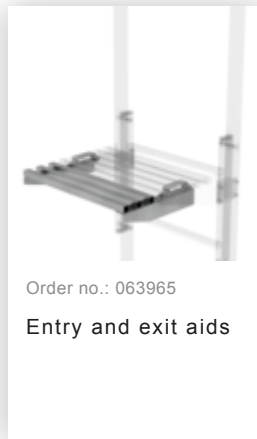

Order no.: 510115

Single-flight vertical
ladder with back
protection bright
aluminium 8.48m

Accessories for this product

Order no.: 062446

Access guard
emergency exit
ladder 12 rungs for
vertical ladders

Accessories for the product family

Order no.: 063970

Exit step galvanised steel
Clearance 300 mm

Order no.: 068966

Exit step stainless steel
Clearance 100 mm

Order no.: 068967

Exit step stainless steel 150 mm
clearance

Order no.: 068968

Exit step stainless steel
Clearance 200 mm

Order no.: 068253

Ground attachment
for base plate for
vertical ladders

Order no.: 063278

Wall anchor

Order no.: 063962

Rotating access
protection unit
Galvanised steel

Order no.: 061445

Access protection
access ladder