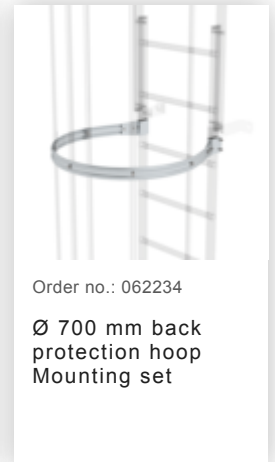

Order no.: 510130

**Multiple-flight vertical
ladder with back
protection (construction)
bright aluminium 11.84m**

Accessories for the product family

Order no.: 062235

Back protection brace for fixed ladders Bright aluminium

Order no.: 062963

Back protection hoop offset design Bright aluminium

Order no.: 063961

Transfer platform between ladder sections, Ø 700 mm Galvanised steel

Order no.: 061236

Vertical ladder connector 200 mm Cast aluminium

Wall anchor U-bracket, adjustable, 165–205 mm, galvanised steel 165–205 mm, galvanised steel

Order no.: 063260

Wall anchor U-bracket, adjustable, 200–275 mm, galvanised steel 200–275 mm, galvanised steel