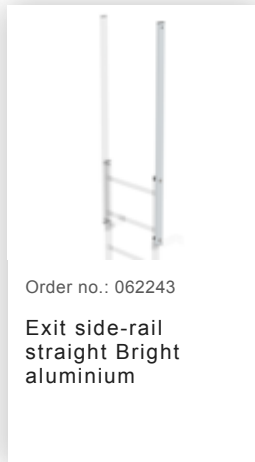

Order no.: 510130

**Multiple-flight vertical
ladder with back
protection (construction)
bright aluminium 11.84m**

Accessories for the product family

Order no.: 062235

Back protection brace for fixed ladders Bright aluminium

Order no.: 062963

Back protection hoop offset design Bright aluminium

Order no.: 063961

Transfer platform between ladder sections, Ø 700 mm Galvanised steel

Order no.: 061236

Vertical ladder connector 200 mm Cast aluminium