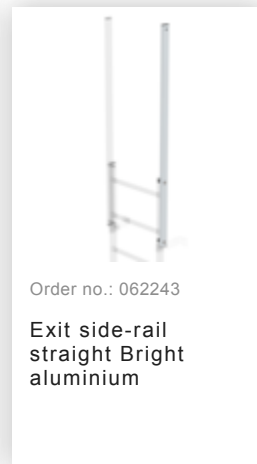

Order no.: 510140

**Multiple-flight vertical
ladder with back
protection (construction)
bright aluminium 13.80m**

Accessories for the product family

Order no.: 062234

Ø 700 mm back protection hoop
Mounting set

Order no.: 062235

Back protection brace for fixed ladders
Bright aluminium

Order no.: 062963

Back protection hoop offset design
Bright aluminium

Order no.: 063961

Transfer platform between ladder sections, Ø 700 mm
Galvanised steel

Order no.: 061236

Vertical ladder connector 200 mm
Cast aluminium

Order no.: 068239

Connecting brace
Stainless steel

Order no.: 063257

Wall anchor U-bracket, rigid
Wall clearance 150 mm

Order no.: 063259

Wall anchor U-bracket, rigid
Wall clearance 200 mm