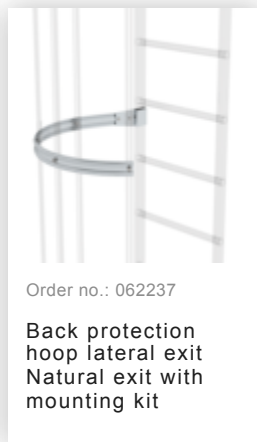

Order no.: 062050

Exit side-rail with railing attachment Alu-Rohling

Order no.: 063253

Ground attachment for base plate for vertical ladders galvanised steel

Order no.: 062183

Roof parapet bridge bright aluminium special length 1200mm

Order no.: 062184

Roof parapet bridge bright aluminium special length 1400mm

Order no.: 062185

Roof parapet bridge bright aluminium special length 1600mm

Order no.: 063502

Safety doors without fall protection rail Version from 01-2010