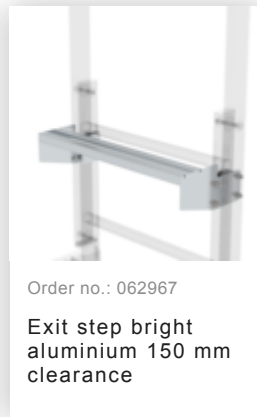

Order no.: 063262

Wall anchor w. Clamping bracket, adjustable, 215–275 mm,
galvanised steel
215–275 mm adjustment range
Galvanised steel

Order no.: 063261

Wall anchor w. clamping bracket, adjustable 275–375 mm,
galvanised steel
275–375 mm adjustment range
Galvanised steel

Order no.: 062050

Exit side-rail with railing attachment Alu-Rohling

Order no.: 063253

Ground attachment for base plate for vertical ladders galvanised steel

Order no.: 062183

Roof parapet bridge bright aluminium special length 1200mm

Order no.: 062184

Roof parapet bridge bright aluminium special length 1400mm

Order no.: 062185

Roof parapet bridge bright aluminium special length 1600mm

Order no.: 063502

Safety doors without fall protection rail Version from 01-2010

Order no.: 060952

**Extension platform
500 x 1000 mm**

Order no.: 060942

**Base platform 800
x 800 mm**

Order no.: 060950

**Base platform
1,000 x 1,000 mm**

Order no.: 019176

Inventory sticker