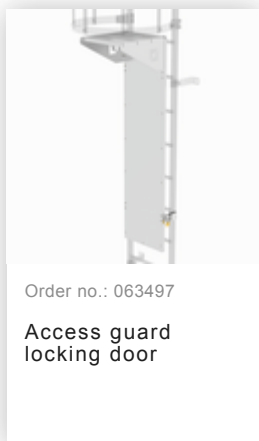

Order no.: 510140

**Multiple-flight vertical
ladder with back
protection (construction)
bright aluminium 13.80m**

Accessories for the product family

Order no.: 062234

Ø 700 mm back protection hoop
Mounting set

Order no.: 062184

Roof parapet bridge bright aluminium special length 1400mm

Order no.: 062185

Roof parapet bridge bright aluminium special length 1600mm

Order no.: 063502

Safety doors without fall protection rail Version from 01-2010