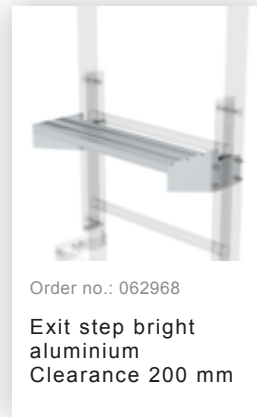

Order no.: 062050

Exit side-rail with railing attachment Alu-Rohling

Order no.: 063253

Ground attachment for base plate for vertical ladders galvanised steel

Order no.: 062183

Roof parapet bridge bright aluminium special length 1200mm

Order no.: 062184

Roof parapet bridge bright aluminium special length 1400mm

Order no.: 062185

Roof parapet bridge bright aluminium special length 1600mm

Order no.: 063502

Safety doors without fall protection rail Version from 01-2010

Order no.: 060952

**Extension platform
500 x 1000 mm**

Order no.: 060942

**Base platform 800
x 800 mm**

Order no.: 060950

**Base platform
1,000 x 1,000 mm**

Order no.: 019176

Inventory sticker