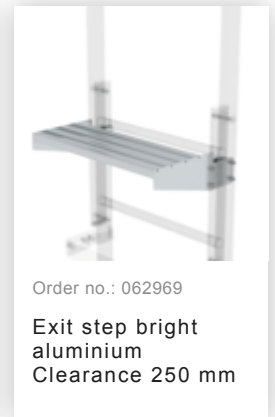

Order no.: 510140

**Multiple-flight vertical
ladder with back
protection (construction)
bright aluminium 13.80m**

Accessories for the product family

Order no.: 062234

Ø 700 mm back protection hoop
Mounting set

Order no.: 062050

Exit side-rail with railing attachment Alu-Rohling

Order no.: 063253

Ground attachment for base plate for vertical ladders galvanised steel

Order no.: 062183

Roof parapet bridge bright aluminium special length 1200mm

Order no.: 062184

Roof parapet bridge bright aluminium special length 1400mm

Order no.: 062185

Roof parapet bridge bright aluminium special length 1600mm

Order no.: 063502

Safety doors without fall protection rail Version from 01-2010

Order no.: 060952

**Extension platform
500 x 1000 mm**

Order no.: 060942

**Base platform 800
x 800 mm**

Order no.: 060950

**Base platform
1,000 x 1,000 mm**

Order no.: 019176

Inventory sticker