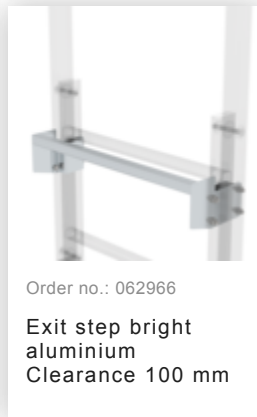

Order no.: 062050

Exit side-rail with railing attachment Alu-Rohling

Order no.: 063253

Ground attachment for base plate for vertical ladders galvanised steel

Order no.: 062183

Roof parapet bridge bright aluminium special length 1200mm

Order no.: 062184

Roof parapet bridge bright aluminium special length 1400mm

Order no.: 062185

Roof parapet bridge bright aluminium special length 1600mm

Order no.: 063502

Safety doors without fall protection rail Version from 01-2010

Order no.: 060952

**Extension platform
500 x 1000 mm**

Order no.: 060942

**Base platform 800
x 800 mm**

Order no.: 060950

**Base platform
1,000 x 1,000 mm**

Order no.: 019176

Inventory sticker