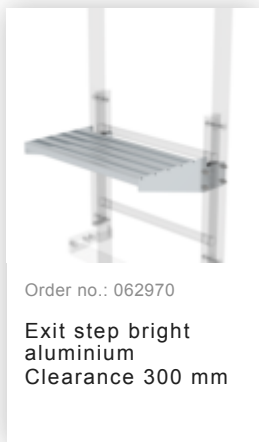

Order no.: 062050

Exit side-rail with railing attachment Alu-Rohling

Order no.: 063253

Ground attachment for base plate for vertical ladders galvanised steel

Order no.: 062183

Roof parapet bridge bright aluminium special length 1200mm

Order no.: 062184

Roof parapet bridge bright aluminium special length 1400mm

Order no.: 062185

Roof parapet bridge bright aluminium special length 1600mm

Order no.: 063502

Safety doors without fall protection rail Version from 01-2010

Order no.: 060952

**Extension platform
500 x 1000 mm**

Order no.: 060942

**Base platform 800
x 800 mm**

Order no.: 060950

**Base platform
1,000 x 1,000 mm**

Order no.: 019176

Inventory sticker