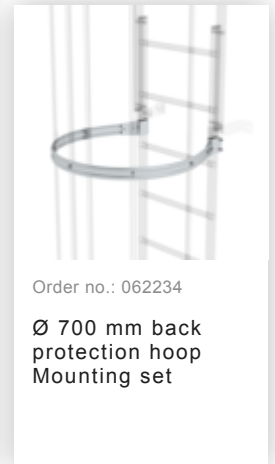

Order no.: 510145

**Multiple-flight vertical
ladder with back
protection (construction)
bright aluminium 14.64m**

Accessories for the product family

Order no.: 062235

Back protection brace for fixed ladders Bright aluminium

Order no.: 062963

Back protection hoop offset design Bright aluminium

Order no.: 063961

Transfer platform between ladder sections, Ø 700 mm Galvanised steel

Order no.: 061236

Vertical ladder connector 200 mm Cast aluminium

Wall anchor U-bracket, adjustable, 165–205 mm, galvanised steel 165–205 mm, galvanised steel

Order no.: 063260

Wall anchor U-bracket, adjustable, 200–275 mm, galvanised steel 200–275 mm, galvanised steel