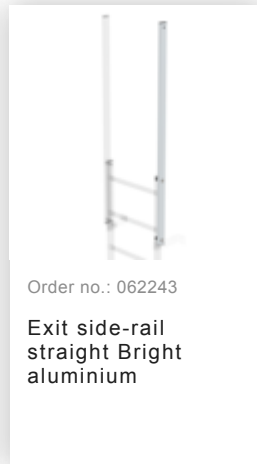

Order no.: 510145

**Multiple-flight vertical
ladder with back
protection (construction)
bright aluminium 14.64m**

Accessories for the product family

Order no.: 062235

Back protection brace for fixed ladders Bright aluminium

Order no.: 062963

Back protection hoop offset design Bright aluminium

Order no.: 063961

Transfer platform between ladder sections, Ø 700 mm Galvanised steel

Order no.: 061236

Vertical ladder connector 200 mm Cast aluminium

Wall anchor U-bracket, adjustable, 165–205 mm, galvanised steel 165–205 mm, galvanised steel

Order no.: 063260

Wall anchor U-bracket, adjustable, 200–275 mm, galvanised steel 200–275 mm, galvanised steel