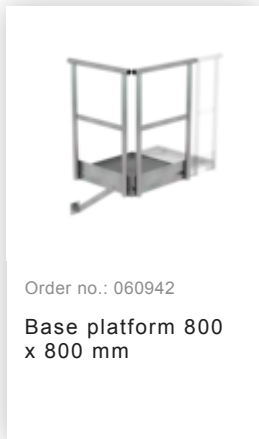

Order no.: 510145

**Multiple-flight vertical
ladder with back
protection (construction)
bright aluminium 14.64m**

Accessories for the product family

Order no.: 062235

Back protection brace for fixed ladders Bright aluminium

Order no.: 063499

Access guard can be hooked in Bright aluminium, height: 1,190 mm

Order no.: 060941

Extension platform 400 x 800 mm

Order no.: 060943

Extension platform 800 x 800 mm

Order no.: 060951

Extension platform 1000 x 1000 mm

Order no.: 060952

Extension platform 500 x 1000 mm

Order no.: 060942

**Base platform 800
x 800 mm**

Order no.: 060950

**Base platform
1,000 x 1,000 mm**

Order no.: 019176

Inventory sticker