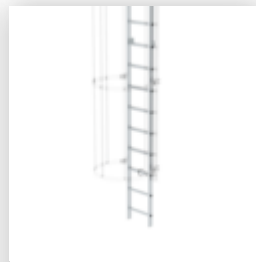

Order no.: 061445

Access protection
access ladder