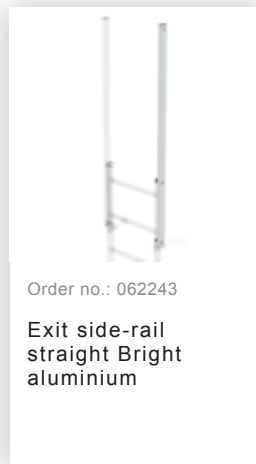

Order no.: 510150

**Multiple-flight vertical  
ladder with back  
protection (construction)  
bright aluminium 15.48m**

### Accessories for the product family

Order no.: 062235

Back protection brace for fixed ladders Bright aluminium

Order no.: 062963

Back protection hoop offset design Bright aluminium

Order no.: 063961

Transfer platform between ladder sections, Ø 700 mm Galvanised steel

Order no.: 061236

Vertical ladder connector 200 mm Cast aluminium

Order no.: 068239

Connecting brace Stainless steel

Order no.: 063257

Wall anchor U-bracket, rigid Wall clearance 150 mm

Order no.: 063259

Wall anchor U-bracket, rigid Wall clearance 200 mm