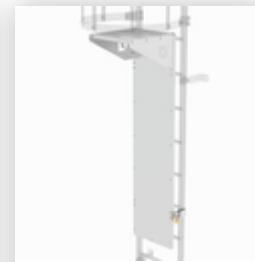

Order no.: 063497

Access guard
locking door