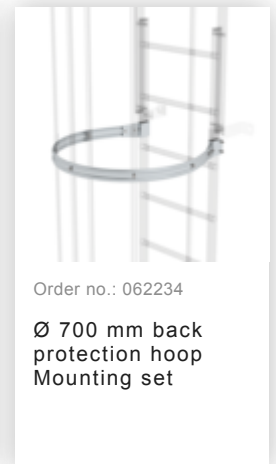

Order no.: 510150

**Multiple-flight vertical  
ladder with back  
protection (construction)  
bright aluminium 15.48m**

### Accessories for the product family

Order no.: 062235

Back protection brace for fixed ladders Bright aluminium

Order no.: 062963

Back protection hoop offset design Bright aluminium

Order no.: 063961

Transfer platform between ladder sections, Ø 700 mm Galvanised steel

Order no.: 061236

Vertical ladder connector 200 mm Cast aluminium

Order no.: 068239

Connecting brace Stainless steel

Order no.: 063257

Wall anchor U-bracket, rigid Wall clearance 150 mm

Order no.: 063259

Wall anchor U-bracket, rigid Wall clearance 200 mm