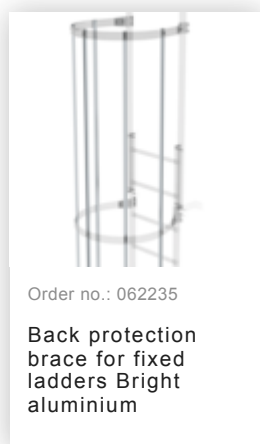

Order no.: 510155

**Multiple-flight vertical
ladder with back
protection (construction)
bright aluminium 16.32m**

Accessories for the product family

Order no.: 062265

**Ladder section
bright aluminium 10
rungs**

Order no.: 062266

**Ladder section
bright aluminium 13
rungs Bright
aluminium**

Order no.: 062243

**Exit side-rail
straight Bright
aluminium**

Order no.: 063249

**Rigid wall anchor
200 mm,
galvanised steel
starr 200mm Stahl
feuerverzinkt**

Order no.: 062234

**Ø 700 mm back
protection hoop
Mounting set**

Order no.: 062235

**Back protection
brace for fixed
ladders Bright
aluminium**

Order no.: 062963

**Back protection
hoop offset design
Bright aluminium**

Order no.: 063961

**Transfer platform
between ladder
sections, Ø 700 mm
Galvanised steel**

Order no.: 061236

**Vertical ladder
connector 200 mm
Cast aluminium**

Order no.: 068239

**Connecting brace
Stainless steel**