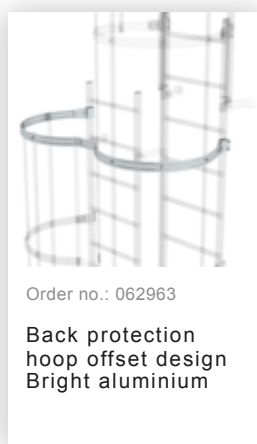

Order no.: 062266

**Ladder section
bright aluminium 13
rungs Bright
aluminium**

Order no.: 062243

**Exit side-rail
straight Bright
aluminium**

Order no.: 063249

**Rigid wall anchor
200 mm,
galvanised steel
starr 200mm Stahl
feuerverzinkt**

Order no.: 062234

**Ø 700 mm back
protection hoop
Mounting set**

Order no.: 062235

**Back protection
brace for fixed
ladders Bright
aluminium**

Order no.: 062963

**Back protection
hoop offset design
Bright aluminium**