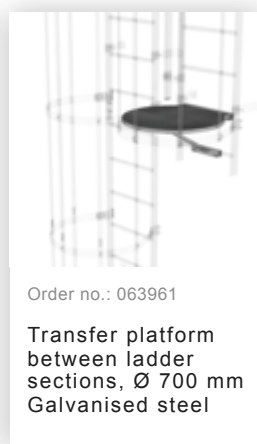

Order no.: 510155

**Multiple-flight vertical
ladder with back
protection (construction)
bright aluminium 16.32m**

Accessories for the product family

Order no.: 062265

**Ladder section
bright aluminium 10
rungs**

Order no.: 062234

**Ø 700 mm back
protection hoop
Mounting set**

Order no.: 062235

**Back protection
brace for fixed
ladders Bright
aluminium**

Order no.: 062963

**Back protection
hoop offset design
Bright aluminium**

Order no.: 063961

**Transfer platform
between ladder
sections, Ø 700 mm
Galvanised steel**

Order no.: 061236

**Vertical ladder
connector 200 mm
Cast aluminium**

Order no.: 068239

**Connecting brace
Stainless steel**

Order no.: 063257

Wall anchor U-bracket, rigid Wall clearance 150 mm

Order no.: 063259

Wall anchor U-bracket, rigid Wall clearance 200 mm

Order no.: 063263

Wall anchor U-bracket, adjustable, 165–205 mm, galvanised steel
165–205 mm, galvanised steel