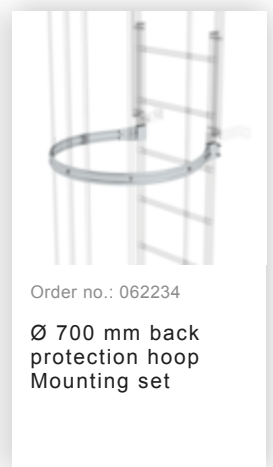

Order no.: 062266

**Ladder section
bright aluminium 13
rungs Bright
aluminium**

Order no.: 062243

**Exit side-rail
straight Bright
aluminium**

Order no.: 063249

**Rigid wall anchor
200 mm,
galvanised steel
starr 200mm Stahl
feuerverzinkt**

Order no.: 062234

**Ø 700 mm back
protection hoop
Mounting set**

Order no.: 062235

**Back protection
brace for fixed
ladders Bright
aluminium**

Order no.: 062963

**Back protection
hoop offset design
Bright aluminium**

Order no.: 063961

**Transfer platform
between ladder
sections, Ø 700 mm
Galvanised steel**

Order no.: 061236

**Vertical ladder
connector 200 mm
Cast aluminium**

Order no.: 068239

**Connecting brace
Stainless steel**