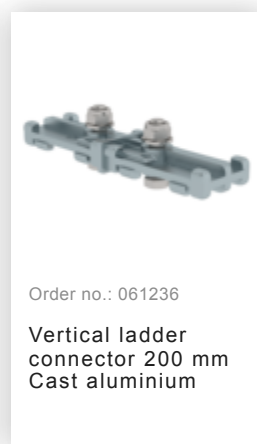

Order no.: 062266

**Ladder section
bright aluminium 13
rungs Bright
aluminium**

Order no.: 062243

**Exit side-rail
straight Bright
aluminium**

Order no.: 063249

**Rigid wall anchor
200 mm,
galvanised steel
starr 200mm Stahl
feuerverzinkt**

Order no.: 062234

**Ø 700 mm back
protection hoop
Mounting set**

Order no.: 062235

**Back protection
brace for fixed
ladders Bright
aluminium**

Order no.: 062963

**Back protection
hoop offset design
Bright aluminium**

Order no.: 063961

**Transfer platform
between ladder
sections, Ø 700 mm
Galvanised steel**

Order no.: 061236

**Vertical ladder
connector 200 mm
Cast aluminium**

Order no.: 068239

**Connecting brace
Stainless steel**