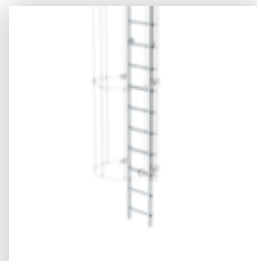

Order no.: 062970

Exit step bright aluminium Clearance 300 mm

Order no.: 062237

**Back protection
hoop lateral exit
Natural exit with
mounting kit**

Order no.: 062277

**Back protection
extension Bright
aluminium**