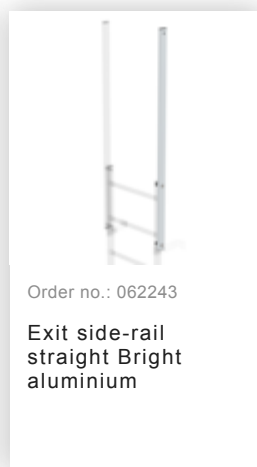

Order no.: 510155

**Multiple-flight vertical
ladder with back
protection (construction)
bright aluminium 16.32m**

Accessories for the product family

Order no.: 062265

**Ladder section
bright aluminium 10
rungs**

Order no.: 062266

**Ladder section
bright aluminium 13
rungs Bright
aluminium**

Order no.: 062243

**Exit side-rail
straight Bright
aluminium**

Order no.: 063249

**Rigid wall anchor
200 mm,
galvanised steel
starr 200mm Stahl
feuerverzinkt**

Order no.: 062234

**Ø 700 mm back
protection hoop
Mounting set**

Order no.: 062235

**Back protection
brace for fixed
ladders Bright
aluminium**

Order no.: 062963

**Back protection
hoop offset design
Bright aluminium**