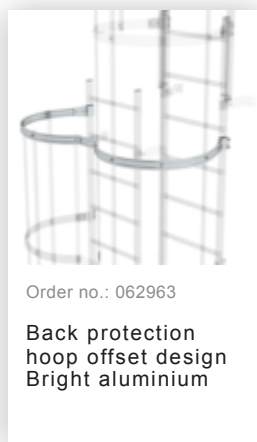

Order no.: 510165

**Multiple-flight vertical
ladder with back
protection (construction)
bright aluminium 18.28m**

Accessories for the product family

Order no.: 063257

Wall anchor U-bracket, rigid Wall clearance 150 mm

Order no.: 063259

Wall anchor U-bracket, rigid Wall clearance 200 mm

Order no.: 063263

Wall anchor U-bracket, adjustable, 165–205 mm, galvanised steel
165–205 mm, galvanised steel

Order no.: 063260

Wall anchor U-bracket, adjustable, 200–275 mm, galvanised steel
200–275 mm, galvanised steel