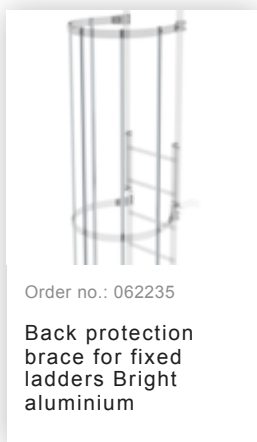

Order no.: 510165

**Multiple-flight vertical
ladder with back
protection (construction)
bright aluminium 18.28m**

Accessories for the product family

Order no.: 063257

Wall anchor U-bracket, rigid Wall clearance 150 mm

Order no.: 063259

Wall anchor U-bracket, rigid Wall clearance 200 mm

Order no.: 063263

Wall anchor U-bracket, adjustable, 165–205 mm, galvanised steel
165–205 mm, galvanised steel

Order no.: 063260

Wall anchor U-bracket, adjustable, 200–275 mm, galvanised steel
200–275 mm, galvanised steel

Order no.: 063267

Wall anchor U-bracket, adjustable, 275–375mm, galvanised steel

Order no.: 063275

Wall anchor U-bracket, adjustable, 375–500 mm, galvanised steel

Order no.: 063250

Wall anchor, adjustable, 165–205 mm, galvanised steel
165–205 hot-galvanised steel

Order no.: 063262

Wall anchor w. Clamping bracket, adjustable, 215–275 mm, galvanised steel
215–275 mm adjustment range Galvanised steel

Order no.: 063261

Wall anchor w. clamping bracket, adjustable 275–375 mm, galvanised steel
275–375 mm adjustment range Galvanised steel