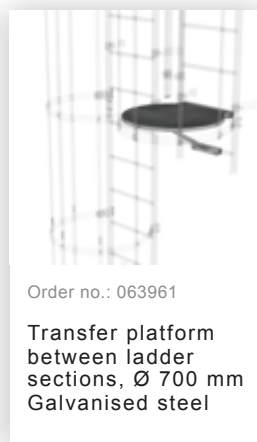

Order no.: 510165

**Multiple-flight vertical
ladder with back
protection (construction)
bright aluminium 18.28m**

Accessories for the product family

Order no.: 063257

Wall anchor U-bracket, rigid Wall clearance 150 mm

Order no.: 063259

Wall anchor U-bracket, rigid Wall clearance 200 mm

Order no.: 063263

Wall anchor U-bracket, adjustable, 165–205 mm, galvanised steel
165–205 mm, galvanised steel

Order no.: 063260

Wall anchor U-bracket, adjustable, 200–275 mm, galvanised steel
200–275 mm, galvanised steel

Order no.: 063267

Wall anchor U-bracket, adjustable, 275–375mm, galvanised steel

Order no.: 063275

Wall anchor U-bracket, adjustable, 375–500 mm, galvanised steel

Order no.: 063250

Wall anchor, adjustable, 165–205 mm, galvanised steel
165–205 hot-galvanised steel

Order no.: 063262

Wall anchor w. Clamping bracket, adjustable, 215–275 mm, galvanised steel
215–275 mm adjustment range Galvanised steel

Order no.: 063261

Wall anchor w. clamping bracket, adjustable 275–375 mm, galvanised steel
275–375 mm adjustment range Galvanised steel