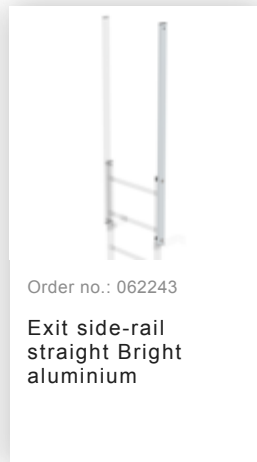

Order no.: 510165

**Multiple-flight vertical
ladder with back
protection (construction)
bright aluminium 18.28m**

Accessories for the product family

Order no.: 063257

Wall anchor U-bracket, rigid Wall clearance 150 mm

Order no.: 063259

Wall anchor U-bracket, rigid Wall clearance 200 mm

Order no.: 063263

Wall anchor U-bracket, adjustable, 165–205 mm, galvanised steel
165–205 mm, galvanised steel

Order no.: 063260

Wall anchor U-bracket, adjustable, 200–275 mm, galvanised steel
200–275 mm, galvanised steel

Order no.: 063267

Wall anchor U-bracket, adjustable, 275–375mm, galvanised steel

Order no.: 063275

Wall anchor U-bracket, adjustable, 375–500 mm, galvanised steel

Order no.: 063250

Wall anchor, adjustable, 165–205 mm, galvanised steel
165–205 hot-galvanised steel

Order no.: 063262

Wall anchor w. Clamping bracket, adjustable, 215–275 mm, galvanised steel
215–275 mm adjustment range Galvanised steel

Order no.: 063261

Wall anchor w. clamping bracket, adjustable 275–375 mm, galvanised steel
275–375 mm adjustment range Galvanised steel