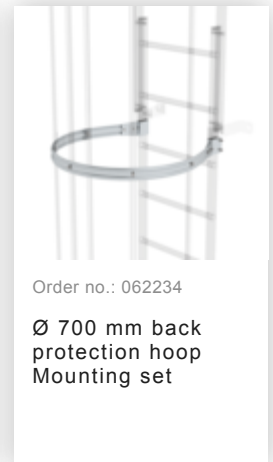

Order no.: 510165

**Multiple-flight vertical
ladder with back
protection (construction)
bright aluminium 18.28m**

Accessories for the product family

Order no.: 063257

Wall anchor U-bracket, rigid Wall clearance 150 mm

Order no.: 063259

Wall anchor U-bracket, rigid Wall clearance 200 mm

Order no.: 063263

Wall anchor U-bracket, adjustable, 165–205 mm, galvanised steel
165–205 mm, galvanised steel

Order no.: 063260

Wall anchor U-bracket, adjustable, 200–275 mm, galvanised steel
200–275 mm, galvanised steel

Order no.: 063267

Wall anchor U-bracket, adjustable, 275–375mm, galvanised steel

Order no.: 063275

Wall anchor U-bracket, adjustable, 375–500 mm, galvanised steel

Order no.: 063250

Wall anchor, adjustable, 165–205 mm, galvanised steel
165–205 hot-galvanised steel

Order no.: 063262

Wall anchor w. Clamping bracket, adjustable, 215–275 mm, galvanised steel
215–275 mm adjustment range Galvanised steel

Order no.: 063261

Wall anchor w. clamping bracket, adjustable 275–375 mm, galvanised steel
275–375 mm adjustment range Galvanised steel