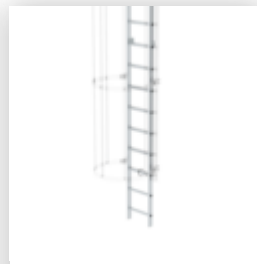

Order no.: 061445

Access protection
access ladder