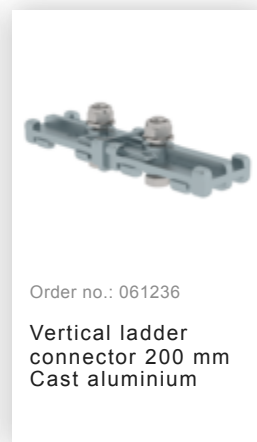

Order no.: 510165

**Multiple-flight vertical
ladder with back
protection (construction)
bright aluminium 18.28m**

Accessories for the product family

Order no.: 063257

Wall anchor U-bracket, rigid Wall clearance 150 mm

Order no.: 063259

Wall anchor U-bracket, rigid Wall clearance 200 mm

Order no.: 063263

Wall anchor U-bracket, adjustable, 165–205 mm, galvanised steel
165–205 mm, galvanised steel

Order no.: 063260

Wall anchor U-bracket, adjustable, 200–275 mm, galvanised steel
200–275 mm, galvanised steel

Order no.: 063267

Wall anchor U-bracket, adjustable, 275–375mm, galvanised steel

Order no.: 063275

Wall anchor U-bracket, adjustable, 375–500 mm, galvanised steel

Order no.: 063250

Wall anchor, adjustable, 165–205 mm, galvanised steel
165–205 hot-galvanised steel

Order no.: 063262

Wall anchor w. Clamping bracket, adjustable, 215–275 mm, galvanised steel
215–275 mm adjustment range Galvanised steel

Order no.: 063261

Wall anchor w. clamping bracket, adjustable 275–375 mm, galvanised steel
275–375 mm adjustment range Galvanised steel