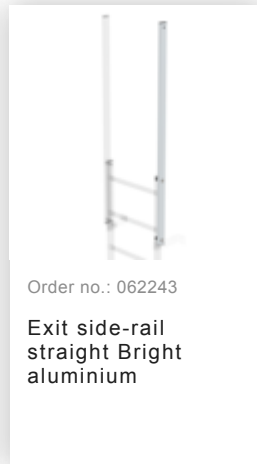

Order no.: 510170

**Multiple-flight vertical
ladder with back
protection (construction)
bright aluminium 19.12m**

Accessories for the product family

Order no.: 062235

Back protection brace for fixed ladders Bright aluminium

Order no.: 062963

Back protection hoop offset design Bright aluminium

Order no.: 063961

Transfer platform between ladder sections, Ø 700 mm Galvanised steel

Order no.: 061236

Vertical ladder connector 200 mm Cast aluminium