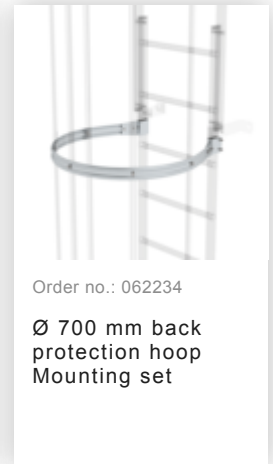

Order no.: 510170

**Multiple-flight vertical
ladder with back
protection (construction)
bright aluminium 19.12m**

Accessories for the product family

Order no.: 062235

Back protection brace for fixed ladders Bright aluminium

Order no.: 062963

Back protection hoop offset design Bright aluminium

Order no.: 063961

Transfer platform between ladder sections, Ø 700 mm Galvanised steel

Order no.: 061236

Vertical ladder connector 200 mm Cast aluminium

Wall anchor U-bracket, adjustable, 165–205 mm, galvanised steel 165–205 mm, galvanised steel

Order no.: 063260

Wall anchor U-bracket, adjustable, 200–275 mm, galvanised steel 200–275 mm, galvanised steel