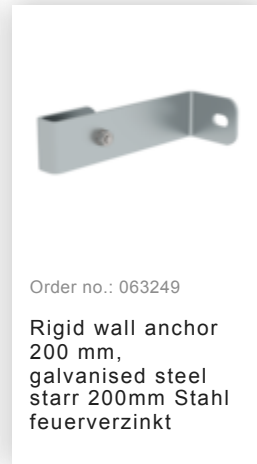

Order no.: 510170

**Multiple-flight vertical
ladder with back
protection (construction)
bright aluminium 19.12m**

Accessories for the product family

Order no.: 062235

Back protection brace for fixed ladders Bright aluminium

Order no.: 062963

Back protection hoop offset design Bright aluminium

Order no.: 063961

Transfer platform between ladder sections, Ø 700 mm Galvanised steel

Order no.: 061236

Vertical ladder connector 200 mm Cast aluminium

Order no.: 068239

Connecting brace Stainless steel

Order no.: 063257

Wall anchor U-bracket, rigid Wall clearance 150 mm

Order no.: 063259

Wall anchor U-bracket, rigid Wall clearance 200 mm

Order no.: 063263

Wall anchor U-bracket, adjustable, 165–205 mm, galvanised steel 165–205 mm, galvanised steel

Order no.: 063260

Wall anchor U-bracket, adjustable, 200–275 mm, galvanised steel 200–275 mm, galvanised steel