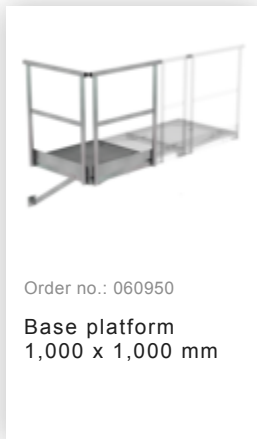

Order no.: 063499

Access guard can
be hooked in Bright
aluminium, height:
1,190 mm

Order no.: 060941

Extension platform
400 x 800 mm

Order no.: 060943

Extension platform
800 x 800 mm

Order no.: 060951

Extension platform
1000 x 1000 mm

Order no.: 060952

Extension platform
500 x 1000 mm

Order no.: 060942

**Base platform 800
x 800 mm**

Order no.: 060950

**Base platform
1,000 x 1,000 mm**

Order no.: 019176

Inventory sticker