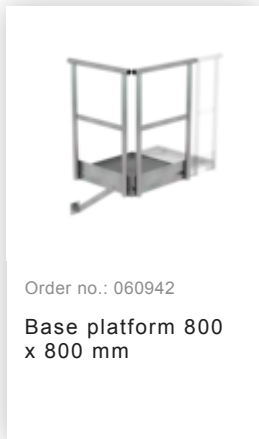

Order no.: 063499

Access guard can
be hooked in Bright
aluminium, height:
1,190 mm

Order no.: 060941

Extension platform
400 x 800 mm

Order no.: 060943

Extension platform
800 x 800 mm

Order no.: 060951

Extension platform
1000 x 1000 mm

Order no.: 060952

Extension platform
500 x 1000 mm

Order no.: 060942

**Base platform 800
x 800 mm**

Order no.: 060950

**Base platform
1,000 x 1,000 mm**

Order no.: 019176

Inventory sticker